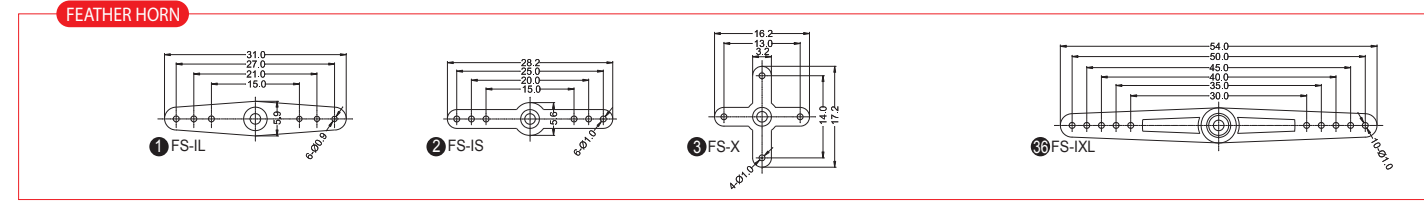

Servo Accessories 39 Types

Servo Horn & Hardware Set

Horn No.	Servo/Horn & Hardware	Servos
55709	18 20 21 22 23 HEAVY DUTY SPLINED HORN SET	HS-765/5745/5925/5945/5975/6965/6985/7966/617/975/517/955/7954/7940/7950/7945TH/5646WP/HSB-9360/9370/9380TH
55710	20 22 26 HEAVY DUTY SPLINED HORN SET	HS-475/625/645/925/945/5475/5625/6635/965/985/5965/5985MG/5565/5585MH
55706	5 MICRO SPLINED HORN SET (2PC)	HS-125MG/5125MG
55707	17 METAL SPLINED HORN (HALF 1PC)	HS-5125MG
55708	1 2 3 30 FEATHER SPLINED HORN SET	HS-45/50/55/5045HB/5055MG / 35HD HORN SET / 5035HD
55711	4 5 6 MICRO SPLINED HORN SET	HS-56HB/5056MG HORN SET
55718	4 5 6 MICRO SPLINED HORN SET	HS-65HB/65MG / 5065MG / A5076HB HORN & HARDWARE SET
55712	20 26 30 HEAVY DUTY SPLINED HORN SET	HS-635HB
55713	18 20 21 23 HEAVY DUTY SPLINED HORN SET	HS-755HB/755MG
55701	15 METAL SPLINED HORN SET (STANDARD HALF 1PC)	HS-5245/5625/5645/5925/5945MG/7235/7245MH
55702	16 METAL SPLINED HORN (1PC)	HS-5745MG
56315	10 11 12 13 14 REGULAR SPLINED HORN SET	HS-77/225/300/303/422/525/545/605/625/645/485/7235/7245MH
56336	REGULAR SPLINED HARDWARE	HS-75/77/225/311/322/325/422/425/525/545/5245MG
56317	10 11 12 13 14 REGULAR SPLINED HORN & HARDWARE	HS-75/77/225/311/322/325/422/425/525/545/5245MG/7775MG/7235/7245MH
56316	27 28 29 QUARTER SCALE SPLINED HORN SET	HS-705MG
56340	QUARTER SCALE SPLINED HARDWARE SET	HS-705MG
56326	7 8 9 MICRO SPLINED HORN SET	HS-81/82/85/5082MG/5085MG/HSG-5083MG/5086WP/5087MH
56327	7 8 9 MICRO SPLINED HORN & HARDWARE SET	HS-81/82/85/5086WP/5087MH
56318	24 25 MEGA SPLINED HORN & HARDWARE SET	HS-805BB/815BB/5805MG
56314	32 SPOOL DRUM SPLINED (1PC)	HS-785BB
56361	33 SAIL ARM SPLINED (1PC)	HS-765HB
56362	33 SAIL ARM SPLINED (1PC)	HS-815HB
56402	30 SUPER SPLINED HORN (2PCS)	HS-225/311/475/545/625/645/925/945/5475/5625/5925/5945/6635HB/5646WP/640WP
55714	18 HEAVY DUTY HORN SET FOR CAR USAGE	HSC-5996/5997/5998TG and other Standard Servos/7775
55726	15 33 GIANT HORN SET FOR REGULAR SERVO (HD-IG/LG)	HS-7980TH/HS-M7990TH
55725	24 25 26 MEGA SPLINED HORN & HARDWARE SET	HS-5755MG / 5765MH HORN SET
55728	20 22 23 29 HEAVY DUTY HORN SET	HS-5495BH / 5496MH
55729	20 RESIN HORN 4PCS SET	HS-7115TH