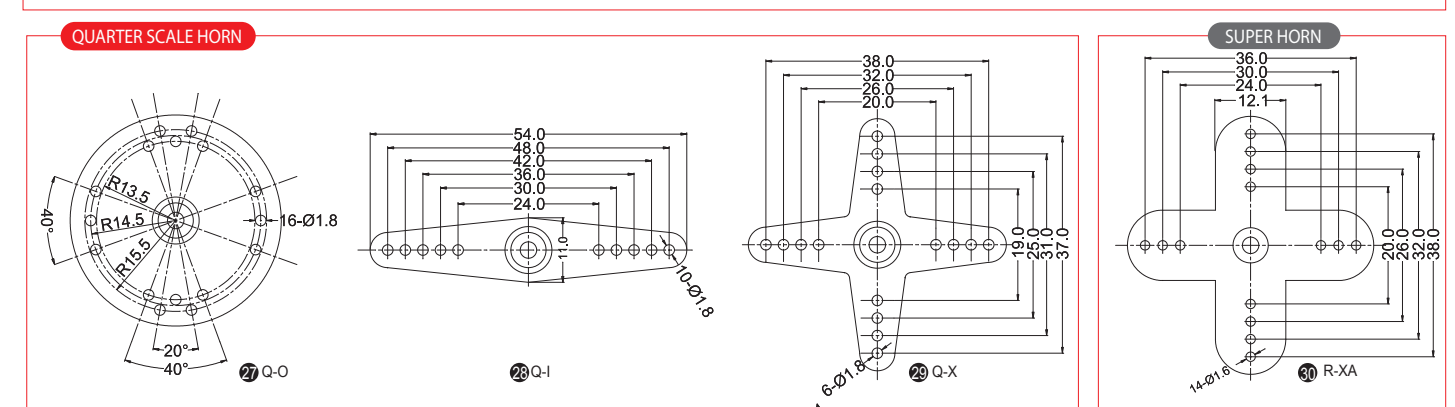

Servo Accessories 39 Types

Servo Horn & Hardware Set

Horn No.	Servo/Horn & Hardware	Servos
55709	18 20 21 22 23 HEAVY DUTY SPLINED HORN SET	HS-765/5745/5925/5945/5975/6965/6985/7966/617/975/517/955/7954/7940/7950/7945TH/5646WP/HSB-9360/9370/9380TH
55710	20 22 26 HEAVY DUTY SPLINED HORN SET	HS-475/625/645/925/945/5475/5625/6635/965/985/5965/5985MG/5565/5585MH
55706	5 MICRO SPLINED HORN SET (2PC)	HS-125MG/5125MG
55707	17 METAL SPLINED HORN (HALF 1PC)	HS-5125MG
55708	1 2 3 30 FEATHER SPLINED HORN SET	HS-45/50/55/5045HB/5055MG / 35HD HORN SET / 5035HD
55711	4 5 6 MICRO SPLINED HORN SET	HS-56HB/5056MG HORN SET
55718	4 5 6 MICRO SPLINED HORN SET	HS-65HB/65MG / 5065MG / A5076HB HORN & HARDWARE SET
55712	20 26 30 HEAVY DUTY SPLINED HORN SET	HS-635HB
55713	18 20 21 23 HEAVY DUTY SPLINED HORN SET	HS-755HB/755MG
55701	15 METAL SPLINED HORN SET (STANDARD HALF 1PC)	HS-5245/5625/5645/5925/5945MG/7235/7245MH
55702	16 METAL SPLINED HORN (1PC)	HS-5745MG
56315	10 11 12 13 14 REGULAR SPLINED HORN SET	HS-77/225/300/303/422/525/545/605/625/645/485/7235/7245MH
56336	REGULAR SPLINED HARDWARE	HS-75/77/225/311/322/325/422/425/525/545/5245MG
56317	10 11 12 13 14 REGULAR SPLINED HORN & HARDWARE	HS-75/77/225/311/322/325/422/425/525/545/5245MG/7775MG/7235/7245MH
56316	27 28 29 QUARTER SCALE SPLINED HORN SET	HS-705MG
56340	QUARTER SCALE SPLINED HARDWARE SET	HS-705MG
56326	7 8 9 MICRO SPLINED HORN SET	HS-81/82/85/5082MG/5085MG/HSG-5083MG/5086WP/5087MH
56327	7 8 9 MICRO SPLINED HORN & HARDWARE SET	HS-81/82/85/5086WP/5087MH
56318	24 25 MEGA SPLINED HORN & HARDWARE SET	HS-805BB/815BB/5805MG
56314	32 SPOOL DRUM SPLINED (1PC)	HS-785BB
56361	33 SAIL ARM SPLINED (1PC)	HS-765HB
56362	33 SAIL ARM SPLINED (1PC)	HS-815HB
56402	30 SUPER SPLINED HORN (2PCS)	HS-225/311/475/545/625/645/925/945/5475/5625/5925/5945/6635HB/5646WP/640WP
55714	18 HEAVY DUTY HORN SET FOR CAR USAGE	HSC-5996/5997/5998TG and other Standard Servos/7775
55726	15 33 GIANT HORN SET FOR REGULAR SERVO (HD-IG/LG)	HS-7980TH/HS-M7990TH
55725	24 25 26 MEGA SPLINED HORN & HARDWARE SET	HS-5755MG / 5765MH HORN SET
55728	20 22 23 29 HEAVY DUTY HORN SET	HS-5495BH / 5496MH
55729	20 RESIN HORN 4PCS SET	HS-7115TH