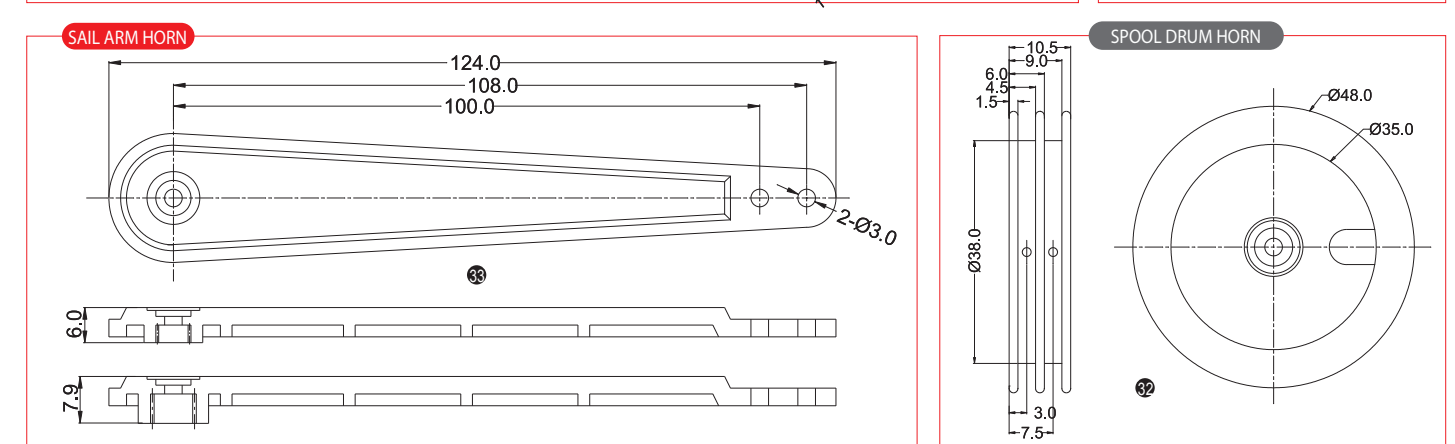

Servo Accessories 39 Types

Servo Horn & Hardware Set

Horn No.	Servo/Horn & Hardware	Servos
55709	18 20 21 22 23 HEAVY DUTY SPLINED HORN SET	HS-765/5745/5925/5945/5975/6965/6985/7966/617/975/517/955/7954/7940/7950/7945TH/5646WP/HSB-9360/9370/9380TH
55710	20 22 26 HEAVY DUTY SPLINED HORN SET	HS-475/625/645/925/945/5475/5625/6635/965/985/5965/5985MG/5565/5585MH
55706	5 MICRO SPLINED HORN SET (2PC)	HS-125MG/5125MG
55707	17 METAL SPLINED HORN (HALF 1PC)	HS-5125MG
55708	1 2 3 30 FEATHER SPLINED HORN SET	HS-45/50/55/5045HB/5055MG / 35HD HORN SET / 5035HD
55711	4 5 6 MICRO SPLINED HORN SET	HS-56HB/5056MG HORN SET
55718	4 5 6 MICRO SPLINED HORN SET	HS-65HB/65MG / 5065MG / A5076HB HORN & HARDWARE SET
55712	20 26 30 HEAVY DUTY SPLINED HORN SET	HS-635HB
55713	18 20 21 23 HEAVY DUTY SPLINED HORN SET	HS-755HB/755MG
55701	15 METAL SPLINED HORN SET (STANDARD HALF 1PC)	HS-5245/5625/5645/5925/5945MG/7235/7245MH
55702	16 METAL SPLINED HORN (1PC)	HS-5745MG
56315	10 11 12 13 14 REGULAR SPLINED HORN SET	HS-77/225/300/303/422/525/545/605/625/645/485/7235/7245MH
56336	REGULAR SPLINED HARDWARE	HS-75/77/225/311/322/325/422/425/525/545/5245MG
56317	10 11 12 13 14 REGULAR SPLINED HORN & HARDWARE	HS-75/77/225/311/322/325/422/425/525/545/5245MG/7775MG/7235/7245MH
56316	27 28 29 QUARTER SCALE SPLINED HORN SET	HS-705MG
56340	QUARTER SCALE SPLINED HARDWARE SET	HS-705MG
56326	7 8 9 MICRO SPLINED HORN SET	HS-81/82/85/5082MG/5085MG/HSG-5083MG/5086WP/5087MH
56327	7 8 9 MICRO SPLINED HORN & HARDWARE SET	HS-81/82/85/5086WP/5087MH
56318	24 25 MEGA SPLINED HORN & HARDWARE SET	HS-805BB/815BB/5805MG
56314	32 SPOOL DRUM SPLINED (1PC)	HS-785BB
56361	33 SAIL ARM SPLINED (1PC)	HS-765HB
56362	33 SAIL ARM SPLINED (1PC)	HS-815HB
56402	30 SUPER SPLINED HORN (2PCS)	HS-225/311/475/545/625/645/925/945/5475/5625/5925/5945/6635HB/5646WP/640WP
55714	18 HEAVY DUTY HORN SET FOR CAR USAGE	HSC-5996/5997/5998TG and other Standard Servos/7775
55726	15 33 GIANT HORN SET FOR REGULAR SERVO (HD-IG/LG)	HS-7980TH/HS-M7990TH
55725	24 25 26 MEGA SPLINED HORN & HARDWARE SET	HS-5755MG / 5765MH HORN SET
55728	20 22 23 29 HEAVY DUTY HORN SET	HS-5495BH / 5496MH
55729	20 RESIN HORN 4PCS SET	HS-7115TH