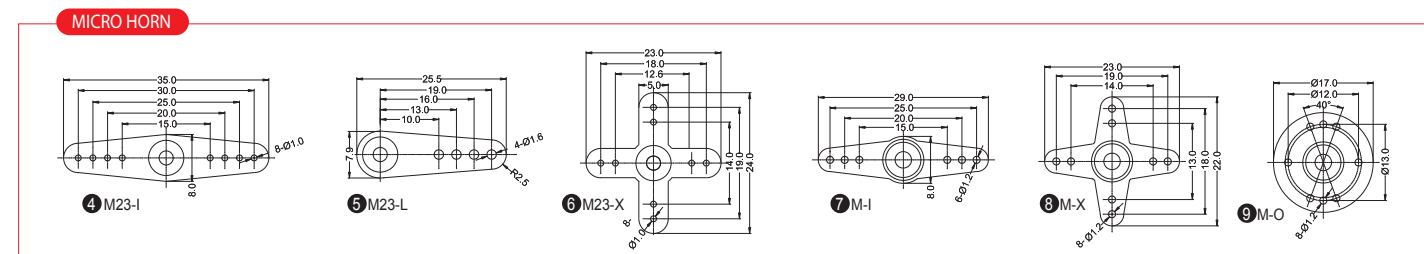

Servo Accessories 39 Types

Servo Horn & Hardware Set

Horn No.	Servo/Horn & Hardware	Servos
55709	18 20 21 22 23 HEAVY DUTY SPLINED HORN SET	HS-765/5745/5925/5945/5975/6965/6985/7966/617/975/517/955/7954/7940/7950/7945TH/5646WP/HSB-9360/9370/9380TH
55710	20 22 26 HEAVY DUTY SPLINED HORN SET	HS-475/625/645/925/945/5475/5625/6635/965/985/5965/5985MG/5565/5585MH
55706	5 MICRO SPLINED HORN SET (2PC)	HS-125MG/5125MG
55707	17 METAL SPLINED HORN (HALF 1PC)	HS-5125MG
55708	1 2 3 30 FEATHER SPLINED HORN SET	HS-45/50/55/5045HB/5055MG / 35HD HORN SET / 5035HD
55711	4 5 6 MICRO SPLINED HORN SET	HS-56HB/5056MG HORN SET
55718	4 5 6 MICRO SPLINED HORN SET	HS-65HB/65MG / 5065MG / A5076HB HORN & HARDWARE SET
55712	20 26 30 HEAVY DUTY SPLINED HORN SET	HS-635HB
55713	18 20 21 23 HEAVY DUTY SPLINED HORN SET	HS-755HB/755MG
55701	15 METAL SPLINED HORN SET (STANDARD HALF 1PC)	HS-5245/5625/5645/5925/5945MG/7235/7245MH
55702	16 METAL SPLINED HORN (1PC)	HS-5745MG
56315	10 11 12 13 14 REGULAR SPLINED HORN SET	HS-77/225/300/303/422/525/545/605/625/645/485/7235/7245MH
56336	REGULAR SPLINED HARDWARE	HS-75/77/225/311/322/325/422/425/525/545/5245MG
56317	10 11 12 13 14 REGULAR SPLINED HORN & HARDWARE	HS-75/77/225/311/322/325/422/425/525/545/5245MG/7775MG/7235/7245MH
56316	27 28 29 QUARTER SCALE SPLINED HORN SET	HS-705MG
56340	QUARTER SCALE SPLINED HARDWARE SET	HS-705MG
56326	7 8 9 MICRO SPLINED HORN SET	HS-81/82/85/5082MG/5085MG/HSG-5083MG/5086WP/5087MH
56327	7 8 9 MICRO SPLINED HORN & HARDWARE SET	HS-81/82/85/5086WP/5087MH
56318	24 25 MEGA SPLINED HORN & HARDWARE SET	HS-805BB/815BB/5805MG
56314	32 SPOOL DRUM SPLINED (1PC)	HS-785BB
56361	33 SAIL ARM SPLINED (1PC)	HS-765HB
56362	33 SAIL ARM SPLINED (1PC)	HS-815HB
56402	30 SUPER SPLINED HORN (2PCS)	HS-225/311/475/545/625/645/925/945/5475/5625/5925/5945/6635HB/5646WP/640WP
55714	18 HEAVY DUTY HORN SET FOR CAR USAGE	HSC-5996/5997/5998TG and other Standard Servos/7775
55726	15 33 GIANT HORN SET FOR REGULAR SERVO (HD-IG/LG)	HS-7980TH/HS-M7990TH
55725	24 25 26 MEGA SPLINED HORN & HARDWARE SET	HS-5755MG / 5765MH HORN SET
55728	20 22 23 29 HEAVY DUTY HORN SET	HS-5495BH / 5496MH
55729	20 RESIN HORN 4PCS SET	HS-7115TH