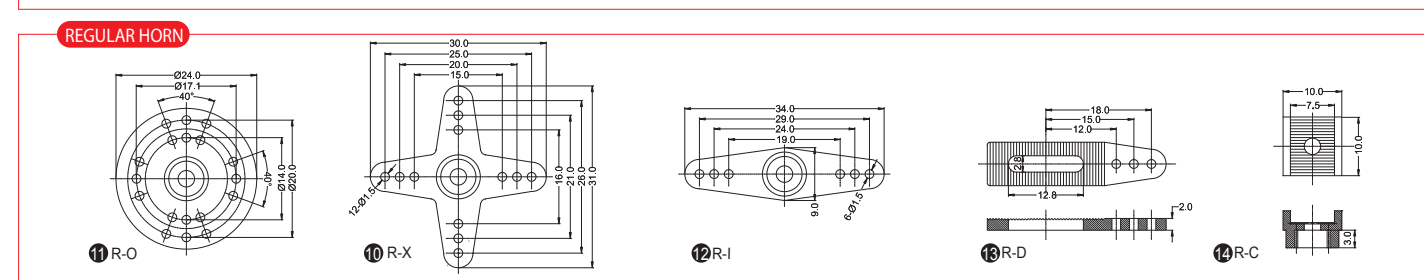

Servo Accessories 39 Types

Servo Horn & Hardware Set

Horn No.	Servo/Horn & Hardware	Servos
55709	18 20 21 22 23 HEAVY DUTY SPLINED HORN SET	HS-765/5745/5925/5945/5975/6965/6985/7966/617/975/517/955/7954/7940/7950/7945TH/5646WP/HSB-9360/9370/9380TH
55710	20 22 26 HEAVY DUTY SPLINED HORN SET	HS-475/625/645/925/945/5475/5625/6635/965/985/5965/5985MG/5565/5585MH
55706	5 MICRO SPLINED HORN SET (2PC)	HS-125MG/5125MG
55707	17 METAL SPLINED HORN (HALF 1PC)	HS-5125MG
55708	1 2 3 30 FEATHER SPLINED HORN SET	HS-45/50/55/5045HB/5055MG / 35HD HORN SET / 5035HD
55711	4 5 6 MICRO SPLINED HORN SET	HS-56HB/5056MG HORN SET
55718	4 5 6 MICRO SPLINED HORN SET	HS-65HB/65MG / 5065MG / A5076HB HORN & HARDWARE SET
55712	20 26 30 HEAVY DUTY SPLINED HORN SET	HS-635HB
55713	18 20 21 23 HEAVY DUTY SPLINED HORN SET	HS-755HB/755MG
55701	15 METAL SPLINED HORN SET (STANDARD HALF 1PC)	HS-5245/5625/5645/5925/5945MG/7235/7245MH
55702	16 METAL SPLINED HORN (1PC)	HS-5745MG
56315	10 11 12 13 14 REGULAR SPLINED HORN SET	HS-77/225/300/303/422/525/545/605/625/645/485/7235/7245MH
56336	REGULAR SPLINED HARDWARE	HS-75/77/225/311/322/325/422/425/525/545/5245MG
56317	10 11 12 13 14 REGULAR SPLINED HORN & HARDWARE	HS-75/77/225/311/322/325/422/425/525/545/5245MG/7775MG/7235/7245MH
56316	27 28 29 QUARTER SCALE SPLINED HORN SET	HS-705MG
56340	QUARTER SCALE SPLINED HARDWARE SET	HS-705MG
56326	7 8 9 MICRO SPLINED HORN SET	HS-81/82/85/5082MG/5085MG/HSG-5083MG/5086WP/5087MH
56327	7 8 9 MICRO SPLINED HORN & HARDWARE SET	HS-81/82/85/5086WP/5087MH
56318	24 25 MEGA SPLINED HORN & HARDWARE SET	HS-805BB/815BB/5805MG
56314	32 SPOOL DRUM SPLINED (1PC)	HS-785BB
56361	33 SAIL ARM SPLINED (1PC)	HS-765HB
56362	33 SAIL ARM SPLINED (1PC)	HS-815HB
56402	30 SUPER SPLINED HORN (2PCS)	HS-225/311/475/545/625/645/925/945/5475/5625/5925/5945/6635HB/5646WP/640WP
55714	18 HEAVY DUTY HORN SET FOR CAR USAGE	HSC-5996/5997/5998TG and other Standard Servos/7775
55726	15 33 GIANT HORN SET FOR REGULAR SERVO (HD-IG/LG)	HS-7980TH/HS-M7990TH
55725	24 25 26 MEGA SPLINED HORN & HARDWARE SET	HS-5755MG / 5765MH HORN SET
55728	20 22 23 29 HEAVY DUTY HORN SET	HS-5495BH / 5496MH
55729	20 RESIN HORN 4PCS SET	HS-7115TH