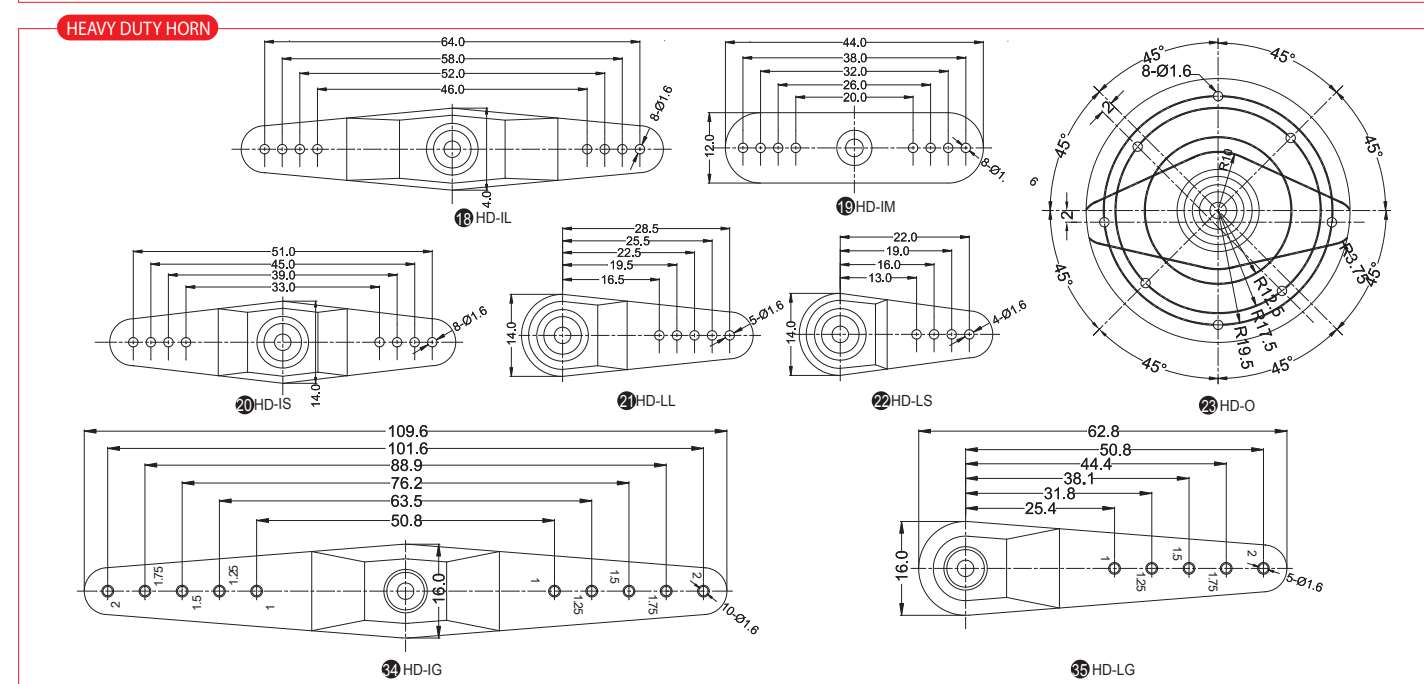

Servo Accessories 39 Types

Servo Horn & Hardware Set

Horn No.	Servo/Horn & Hardware	Servos
55709	18 20 21 22 23 HEAVY DUTY SPLINED HORN SET	HS-765/5745/5925/5945/5975/6965/6985/7966/617/975/517/955/7954/7940/7950/7945TH/5646WP/HSB-9360/9370/9380TH
55710	20 22 26 HEAVY DUTY SPLINED HORN SET	HS-475/625/645/925/945/5475/5625/6635/965/985/5965/5985MG/5565/5585MH
55706	5 MICRO SPLINED HORN SET (2PC)	HS-125MG/5125MG
55707	17 METAL SPLINED HORN (HALF 1PC)	HS-5125MG
55708	1 2 3 30 FEATHER SPLINED HORN SET	HS-45/50/55/5045HB/5055MG / 35HD HORN SET / 5035HD
55711	4 5 6 MICRO SPLINED HORN SET	HS-56HB/5056MG HORN SET
55718	4 5 6 MICRO SPLINED HORN SET	HS-65HB/65MG / 5065MG / A5076HB HORN & HARDWARE SET
55712	20 26 30 HEAVY DUTY SPLINED HORN SET	HS-635HB
55713	18 20 21 23 HEAVY DUTY SPLINED HORN SET	HS-755HB/755MG
55701	15 METAL SPLINED HORN SET (STANDARD HALF 1PC)	HS-5245/5625/5645/5925/5945MG/7235/7245MH
55702	16 METAL SPLINED HORN (1PC)	HS-5745MG
56315	10 11 12 13 14 REGULAR SPLINED HORN SET	HS-77/225/300/303/422/525/545/605/625/645/485/7235/7245MH
56336	REGULAR SPLINED HARDWARE	HS-75/77/225/311/322/325/422/425/525/545/5245MG
56317	10 11 12 13 14 REGULAR SPLINED HORN & HARDWARE	HS-75/77/225/311/322/325/422/425/525/545/5245MG/7775MG/7235/7245MH
56316	27 28 29 QUARTER SCALE SPLINED HORN SET	HS-705MG
56340	QUARTER SCALE SPLINED HARDWARE SET	HS-705MG
56326	7 8 9 MICRO SPLINED HORN SET	HS-81/82/85/5082MG/5085MG/HSG-5083MG/5086WP/5087MH
56327	7 8 9 MICRO SPLINED HORN & HARDWARE SET	HS-81/82/85/5086WP/5087MH
56318	24 25 MEGA SPLINED HORN & HARDWARE SET	HS-805BB/815BB/5805MG
56314	32 SPOOL DRUM SPLINED (1PC)	HS-785BB
56361	33 SAIL ARM SPLINED (1PC)	HS-765HB
56362	33 SAIL ARM SPLINED (1PC)	HS-815HB
56402	30 SUPER SPLINED HORN (2PCS)	HS-225/311/475/545/625/645/925/945/5475/5625/5925/5945/6635HB/5646WP/640WP
55714	18 HEAVY DUTY HORN SET FOR CAR USAGE	HSC-5996/5997/5998TG and other Standard Servos/7775
55726	15 33 GIANT HORN SET FOR REGULAR SERVO (HD-IG/LG)	HS-7980TH/HS-M7990TH
55725	24 25 26 MEGA SPLINED HORN & HARDWARE SET	HS-5755MG / 5765MH HORN SET
55728	20 22 23 29 HEAVY DUTY HORN SET	HS-5495BH / 5496MH
55729	20 RESIN HORN 4PCS SET	HS-7115TH