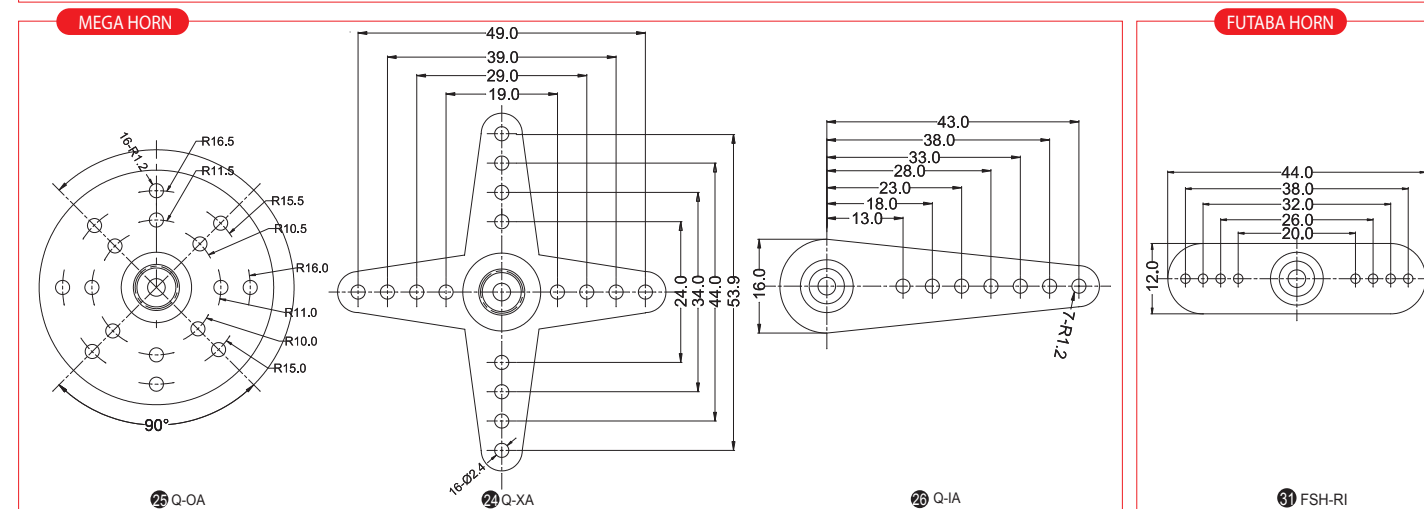

Servo Accessories 39 Types

Servo Horn & Hardware Set

Horn No.	Servo/Horn & Hardware	Servos
55709	18 20 21 22 23 HEAVY DUTY SPLINED HORN SET	HS-765/5745/5925/5945/5975/6965/6985/7966/617/975/517/955/7954/7940/7950/7945TH/5646WP/HSB-9360/9370/9380TH
55710	20 22 26 HEAVY DUTY SPLINED HORN SET	HS-475/625/645/925/945/5475/5625/6635/965/985/5965/5985MG/5565/5585MH
55706	5 MICRO SPLINED HORN SET (2PC)	HS-125MG/5125MG
55707	17 METAL SPLINED HORN (HALF 1PC)	HS-5125MG
55708	1 2 3 30 FEATHER SPLINED HORN SET	HS-45/50/55/5045HB/5055MG / 35HD HORN SET / 5035HD
55711	4 5 6 MICRO SPLINED HORN SET	HS-56HB/5056MG HORN SET
55718	4 5 6 MICRO SPLINED HORN SET	HS-65HB/65MG / 5065MG / A5076HB HORN & HARDWARE SET
55712	20 26 30 HEAVY DUTY SPLINED HORN SET	HS-635HB
55713	18 20 21 23 HEAVY DUTY SPLINED HORN SET	HS-755HB/755MG
55701	15 METAL SPLINED HORN SET (STANDARD HALF 1PC)	HS-5245/5625/5645/5925/5945MG/7235/7245MH
55702	16 METAL SPLINED HORN (1PC)	HS-5745MG
56315	10 11 12 13 14 REGULAR SPLINED HORN SET	HS-77/225/300/303/422/525/545/605/625/645/485/7235/7245MH
56336	REGULAR SPLINED HARDWARE	HS-75/77/225/311/322/325/422/425/525/545/5245MG
56317	10 11 12 13 14 REGULAR SPLINED HORN & HARDWARE	HS-75/77/225/311/322/325/422/425/525/545/5245MG/7775MG/7235/7245MH
56316	27 28 29 QUARTER SCALE SPLINED HORN SET	HS-705MG
56340	QUARTER SCALE SPLINED HARDWARE SET	HS-705MG
56326	7 8 9 MICRO SPLINED HORN SET	HS-81/82/85/5082MG/5085MG/HSG-5083MG/5086WP/5087MH
56327	7 8 9 MICRO SPLINED HORN & HARDWARE SET	HS-81/82/85/5086WP/5087MH
56318	24 25 MEGA SPLINED HORN & HARDWARE SET	HS-805BB/815BB/5805MG
56314	32 SPOOL DRUM SPLINED (1PC)	HS-785BB
56361	33 SAIL ARM SPLINED (1PC)	HS-765HB
56362	33 SAIL ARM SPLINED (1PC)	HS-815HB
56402	30 SUPER SPLINED HORN (2PCS)	HS-225/311/475/545/625/645/925/945/5475/5625/5925/5945/6635HB/5646WP/640WP
55714	18 HEAVY DUTY HORN SET FOR CAR USAGE	HSC-5996/5997/5998TG and other Standard Servos/7775
55726	15 33 GIANT HORN SET FOR REGULAR SERVO (HD-IG/LG)	HS-7980TH/HS-M7990TH
55725	24 25 26 MEGA SPLINED HORN & HARDWARE SET	HS-5755MG / 5765MH HORN SET
55728	20 22 23 29 HEAVY DUTY HORN SET	HS-5495BH / 5496MH
55729	20 RESIN HORN 4PCS SET	HS-7115TH