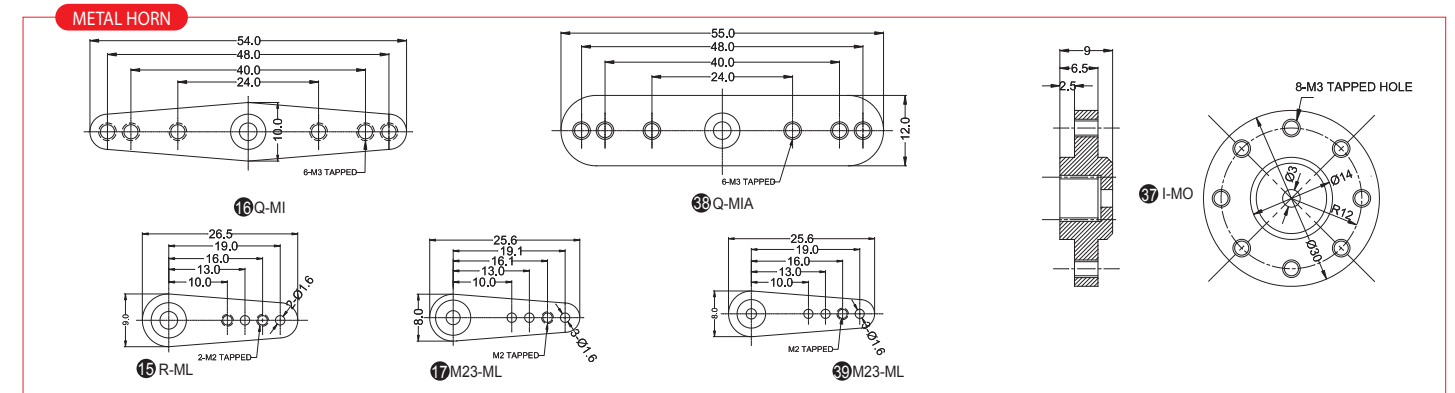

Servo Accessories 39 Types

Servo Horn & Hardware Set

Horn No.	Servo/Horn & Hardware	Servos
55709	18 20 21 22 23 HEAVY DUTY SPLINED HORN SET	HS-765/5745/5925/5945/5975/6965/6985/7966/617/975/517/955/7954/7940/7950/7945TH/5646WP/HSB-9360/9370/9380TH
55710	20 22 26 HEAVY DUTY SPLINED HORN SET	HS-475/625/645/925/945/5475/5625/6635/965/985/5965/5985MG/5565/5585MH
55706	5 MICRO SPLINED HORN SET (2PC)	HS-125MG/5125MG
55707	17 METAL SPLINED HORN (HALF 1PC)	HS-5125MG
55708	1 2 3 30 FEATHER SPLINED HORN SET	HS-45/50/55/5045HB/5055MG / 35HD HORN SET / 5035HD
55711	4 5 6 MICRO SPLINED HORN SET	HS-56HB/5056MG HORN SET
55718	4 5 6 MICRO SPLINED HORN SET	HS-65HB/65MG / 5065MG / A5076HB HORN & HARDWARE SET
55712	20 26 30 HEAVY DUTY SPLINED HORN SET	HS-635HB
55713	18 20 21 23 HEAVY DUTY SPLINED HORN SET	HS-755HB/755MG
55701	15 METAL SPLINED HORN SET (STANDARD HALF 1PC)	HS-5245/5625/5645/5925/5945MG/7235/7245MH
55702	16 METAL SPLINED HORN (1PC)	HS-5745MG
56315	10 11 12 13 14 REGULAR SPLINED HORN SET	HS-77/225/300/303/422/525/545/605/625/645/485/7235/7245MH
56336	REGULAR SPLINED HARDWARE	HS-75/77/225/311/322/325/422/425/525/545/5245MG
56317	10 11 12 13 14 REGULAR SPLINED HORN & HARDWARE	HS-75/77/225/311/322/325/422/425/525/545/5245MG/7775MG/7235/7245MH
56316	27 28 29 QUARTER SCALE SPLINED HORN SET	HS-705MG
56340	QUARTER SCALE SPLINED HARDWARE SET	HS-705MG
56326	7 8 9 MICRO SPLINED HORN SET	HS-81/82/85/5082MG/5085MG/HSG-5083MG/5086WP/5087MH
56327	7 8 9 MICRO SPLINED HORN & HARDWARE SET	HS-81/82/85/5086WP/5087MH
56318	24 25 MEGA SPLINED HORN & HARDWARE SET	HS-805BB/815BB/5805MG
56314	32 SPOOL DRUM SPLINED (1PC)	HS-785BB
56361	33 SAIL ARM SPLINED (1PC)	HS-765HB
56362	33 SAIL ARM SPLINED (1PC)	HS-815HB
56402	30 SUPER SPLINED HORN (2PCS)	HS-225/311/475/545/625/645/925/945/5475/5625/5925/5945/6635HB/5646WP/640WP
55714	18 HEAVY DUTY HORN SET FOR CAR USAGE	HSC-5996/5997/5998TG and other Standard Servos/7775
55726	15 33 GIANT HORN SET FOR REGULAR SERVO (HD-IG/LG)	HS-7980TH/HS-M7990TH
55725	24 25 26 MEGA SPLINED HORN & HARDWARE SET	HS-5755MG / 5765MH HORN SET
55728	20 22 23 29 HEAVY DUTY HORN SET	HS-5495BH / 5496MH
55729	20 RESIN HORN 4PCS SET	HS-7115TH